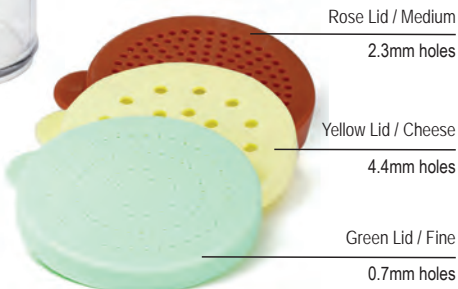

DREDGES

c

Item #	Description	Capacity	Min Order/ Case Pack	List Price (€)
ALUMINIUM				
c. *H158	Dregde with Handle (not dishwasher safe)	295 ml	12 / 12	2.30 ea
STAINLESS STEEL				
d. 159	Dregde	295 ml	1 / 12	2.93 ea
e. *H159	Dregde with Handle	295 ml	1 / 12	3.86 ea
PLASTIC				
f. 166A	Dregde with Salt & Pepper Lid, Beige	295 ml	12 / 12	4.32 ea
166B	Dregde with Fine Ground Lid, Green	295 ml	12 / 12	4.32 ea
166C	Dregde with Medium Ground Lid, Rose	295 ml	12 / 12	3.77 ea
166D	Dregde with Cheese Lid, Yellow	295 ml	12 / 12	3.77 ea
166F	3pc Dregde Set. 1 ea with Beige, Rose & Yellow Lids, Polybagged	(3) 295 ml	12 / 12	4.90 ea