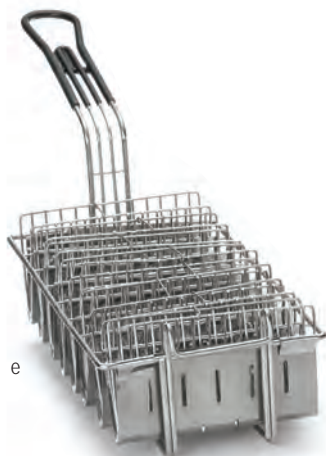

TACO / TOSTADA FRY BASKETS

e