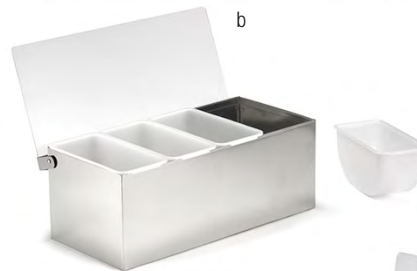

CONDIMENT DISPENSERS & CADDIES

Item #	Description	Min Order/ Case Pack	List Price (€)
CONDIMENT DISPENSERS-STAINLESS STEEL, ACRYLIC LID			
1602	2 Compartment Holder, (2) 950 ml Plastic Inserts, Holds Four Freeze Packs (4937 not included), Notched Lid, Enclosed Bottom 30.4 x 13.9 x 11.4cm	1 / 16	38.42 ea
1603	4 Compartment Holder, (4) 550 ml Plastic Inserts, Holds Four Freeze Packs (4937 not included), Enclosed Bottom, 30.5 x 15 x 12.5cm	1 / 16	40.68 ea
a.	*H1604 Bar Caddy Set, Includes (4) 550 ml Plastic Inserts and Stainless Steel Tongs, Open Bottom, 30.5 x 15 x 9cm	4 / 4	21.89 ea
b.	1604 Bar Caddy, Includes (4) 550 ml Plastic Inserts, Open Bottom, 30.5 x 15 x 9cm	1 / 4	19.75 ea
c.	1605 5 Compartment Holder, (5) 550 ml Plastic Inserts, Open Bottom, 39.5 x 14 x 9cm	1 / 16	22.22 ea
d.	1606 6 Compartment Holder, (6) 550 ml Plastic Inserts, Open Bottom, 44.5 x 15 x 9cm	1 / 16	23.74 ea
REPLACEMENT PARTS & ACCESSORIES			
4937	Freeze Pack for 1603	1 / 36	3.84 ea
1607	White Replacement Insert, 550ml Fits 102, 1603, 1604, H1604, 1605, 1606	1 / 12	1.68 ea
CONDIMENT DISPENSERS-BLACK ABS PLASTIC BASE, CLEAR ABS LID, WHITE POLYPROPYLENE INSERTS			
102	6 Compartment Condiment Holder, (6) 475ml, 49.5 x 15.5 x 11cm	1 / 6	23.35 ea
103	4 Compartment Condiment Holder, (4) 950ml, 49.5 x 15.5 x 11cm	1 / 6	23.35 ea
e.	104 3 Compartment Condiment Holder, (3) 950 ml, 49.5 x 15.5 x 11cm	1 / 6	26.77 ea
BAR CADDY			
f.	101 24.5 x 15 x 10.5cm	1 / 12	4.37 ea

*Available as Cash & Carry

Tongs included

e

d

f