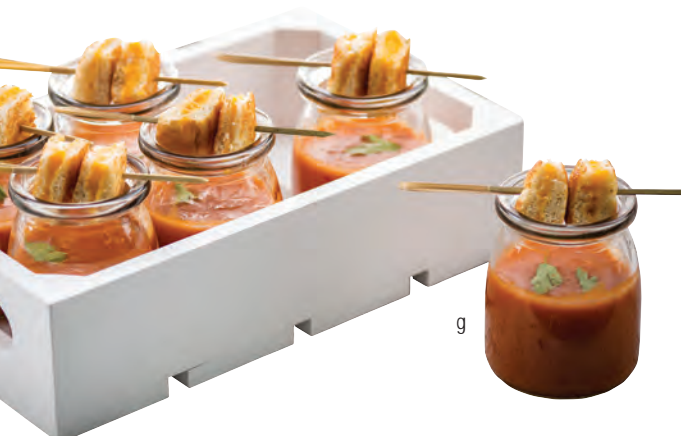

TASTING JARS