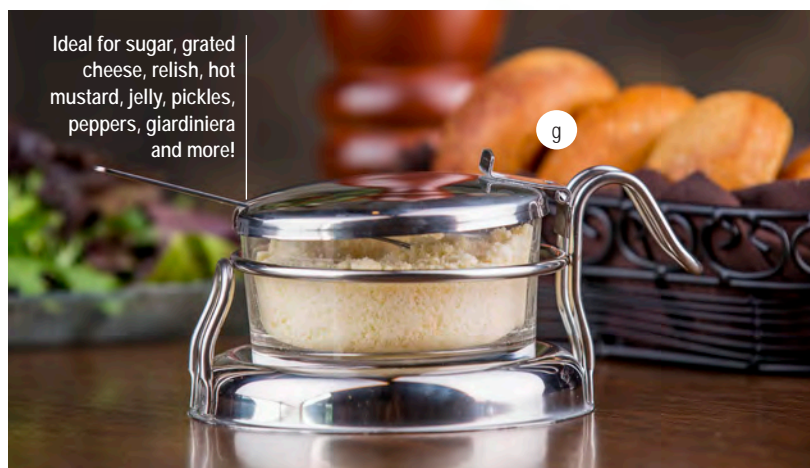

Ideal for sugar, grated cheese, relish, hot mustard, jelly, pickles, peppers, giardiniera and more!

g