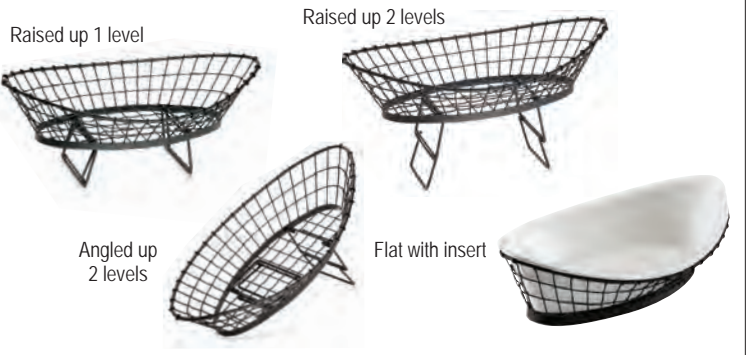

GRAND MASTER TRANSFORMER® COLLECTION

Versatile wire baskets can be filled as-is, with a cloth insert, melamine bowl and more. All baskets feature adjustable legs for versatile display height and angle options.

Hanging handles allow baskets to slide over shelves for more versatility and compact storage opportunities

TRANSFORMATION OPTIONS

Single or Stacked

Angled up 1 level

Angle horizontally or vertically

Item #	Description	Min Order/ Case Pack	List Price (€)
BLACK POWDER COATED METAL			
a.	240000 Stackable Hanging Basket, 39.5 x 24 x 22cm	1 / 6	13.57 ea
b.	240001 Stackable Hanging Basket, 42 x 31 x 23.5cm	1 / 6	19.96 ea
c.	GMT13105 Rectangular, 1:2 Size, 125 mm Deep	1 / 6	38.18 ea
d.	GMT21125 Rectangular, 1:1 Size, 125 mm Deep	1 / 6	50.47 ea
e.	GMT2113 Rectangular, 53.5 x 33 x 14cm	1 / 4	47.74 ea
f.	MGMT2113 Rectangular, White Melamine Insert (Fits GMT2113)	1 / 6	23.53 ea
g.	GMT2412 Oblong, 61 x 30.5 x 15cm	1 / 4	47.74 ea
h.	MGMT2412 Oblong, White Melamine Insert (Fits GMT2412)	1 / 6	18.51 ea