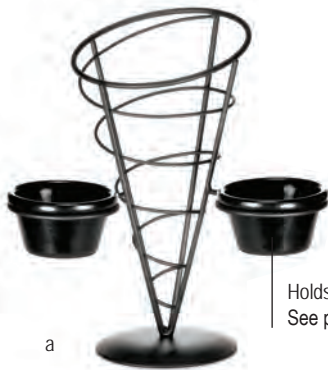

APPETISERS & SIDE SERVERS VERTIGO COLLECTION™

- Serve up appetisers, sides or shareable dishes with these stylish serving baskets