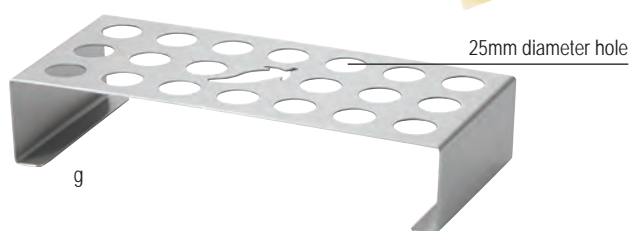

- Disposable
- Single-use
- Eco-friendly

45mm ring diameter on all cone holders

DISPOSABLE CONE HOLDERS

- Display your disposable cones in style with our selection of tiered cone holders
- 10030 & 10031 feature rotating tiers for easy prepping and serving
- All styles include handles for easy transportation to and from the serving line

Item #	Description	Min Order/ Case Pack	List Price (€)
DCH27	Chrome Plated Metal, Holds 27 Cones, 18.5cm dia x 42cm	1 / 6	16.91 ea
c. DCH27BK	Black Powder Coated Metal, Holds 27 Cones, 18.5cm dia x 42cm	1 / 6	16.91 ea
d. DCH01	Black Powder Coated Metal, Holds 1 Cone, 10cm H	1 / 12	2.63 ea
e. 10030	▶ Black Powder Coated Metal & Acacia, Holds 6 Cones, 19.5cm dia x 25cm	1 / 12	13.31 ea
f. 10031	▶ Black Powder Coated Metal & Acacia, Holds 12 Cones, 25.5cm dia x 35cm	1 / 12	18.48 ea
g. *BBQ3500	Cone Holder/Chili Pepper Roaster, Stainless Steel, Holds 20 Cones, 28 x 12.5 x 5.5cm	6 / 6	13.73 ea