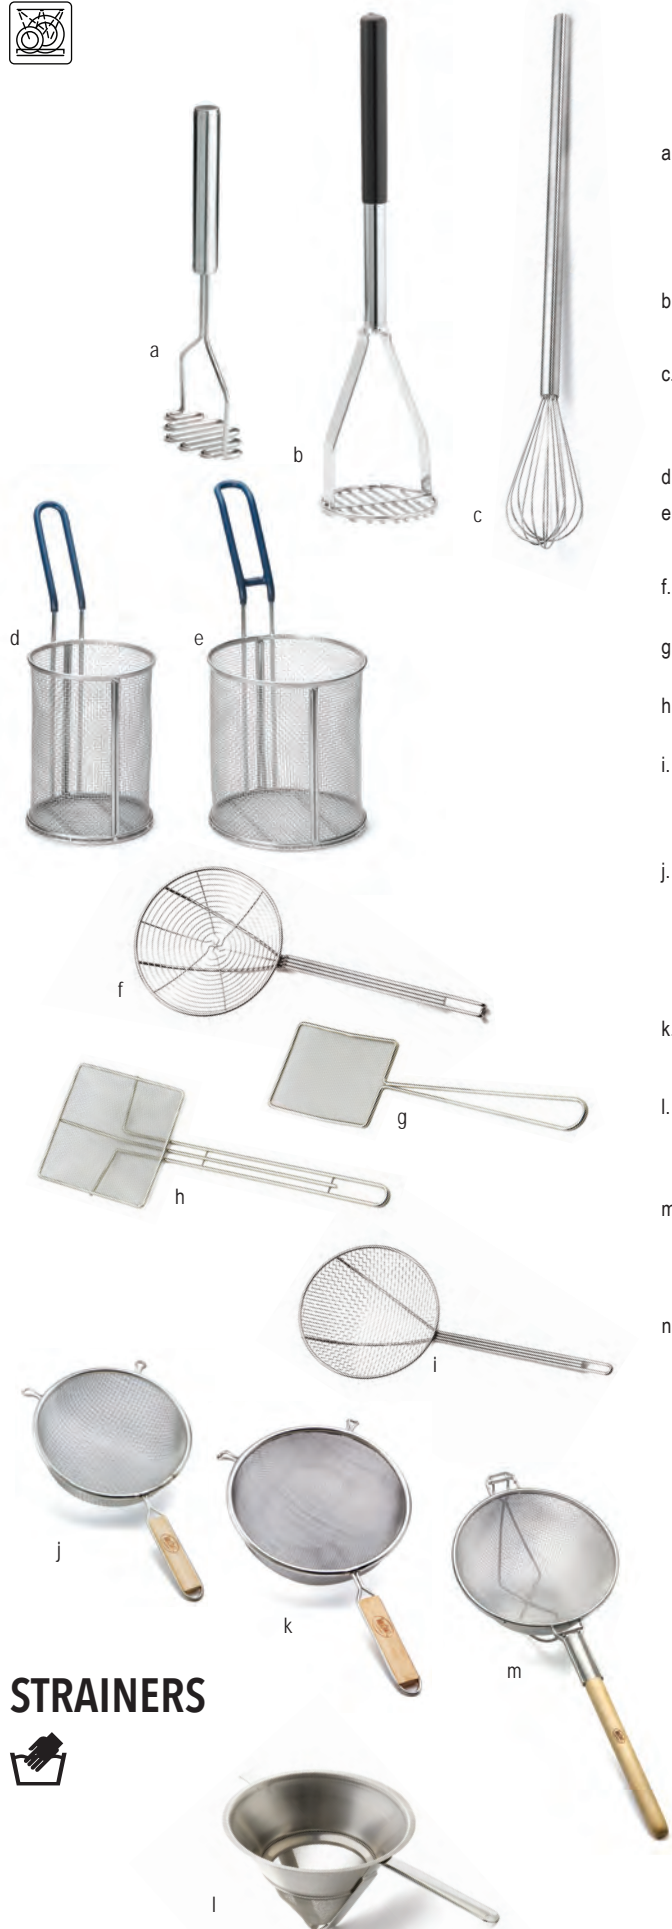

MASHERS, KETTLE WHIPS, STRAINER BASKETS & SKIMMERS