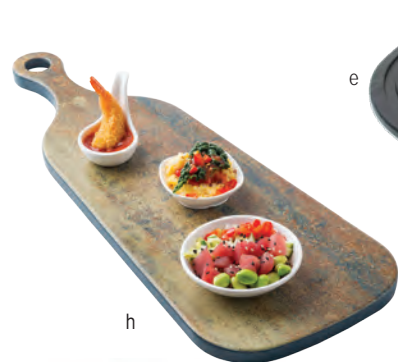

Item	Description	Min Order/ Case Pack	List Price (€)
ROUND DISPLAY PADDLES-MELAMINE			
a.	MP13BM Black Marble, 33 dia x 1.5cm, with 13.5cm Handle	1 / 4	18.60 ea
	MP13TM Tuscan Marble, 33 dia x 1.5cm, with 13.5cm Handle	1 / 4	21.43 ea
b.	MP13GT Garland Granite, 33 dia x 1.5cm, with 13.5cm Handle	1 / 4	21.43 ea
c.	MP13ACA Acacia, 33cm dia x 1.5cm, with 13cm Handle	1 / 4	27.57 ea
ROUND DISPLAY TRAYS-MELAMINE			
d.	MG13 Black Slate, 33cm dia	1 / 4	15.05 ea
e.	MGC13 Black Slate with Channel, 33cm dia	1 / 4	25.08 ea
	MG16 Black Slate, 40.5cm dia	1 / 4	19.68 ea
f.	MG13WM White Marble, 33cm dia	1 / 4	21.43 ea
	MG16WM White Marble, 40.5cm dia	1 / 4	31.24 ea
g.	MG13DW Distressed Wood, 33cm dia	1 / 4	21.43 ea
	MG16DW Distressed Wood, 40.5cm dia	1 / 4	32.17 ea
RECTANGULAR DISPLAY PADDLES-MELAMINE			
	MP20BM Black Marble, 39 x 19 x 1.5cm with 11cm Handle	1 / 4	17.42 ea
	MP20TM Tuscan Marble, 39 x 19 x 1.5cm with 11cm Handle	1 / 4	20.66 ea
h.	MP20GT Garland Granite, 39 x 19 x 1.5cm with 11cm Handle	1 / 4	20.66 ea
i.	MP20ACA Acacia, 37 x 19 x 1.5cm, with 13cm Handle	1 / 4	25.90 ea
	MSP3618 Black Slate, 25 x 18 x 1cm, with 12cm Handle	1 / 5	14.63 ea
	MSP4520 Black Slate, 34 x 22 x 1cm, with 12cm Handle	1 / 5	19.87 ea
j.	MSP5120 Black Slate, 40 x 20 x 1cm, with 13cm Handle	1 / 5	22.10 ea
k.	MMP3618 Black Marble, 25 x 18 x 1cm, with 12cm Handle	1 / 5	14.77 ea
	MMP4520 Black Marble, 34 x 22 x 1cm, with 12cm Handle	1 / 5	19.68 ea
	MMP5120 Black Marble, 40 x 20 x 1cm, with 13cm Handle	1 / 5	21.25 ea
RECTANGULAR DISPLAY TRAYS-MELAMINE			
	MG1 Black Slate, 1:1 Gastronorm, 53 x 32.5 x 1cm	1 / 36	44.05 ea
	MG2 Black Slate, 1:2 Gastronorm, 32.5 x 26.5 x 1cm	1 / 36	22.80 ea
l.	MG3 Black Slate, 1:3 Gastronorm, 32.5 x 17.5 x 1cm	1 / 6	15.05 ea
	MGL2 Black Slate, 2:4 Gastronorm, 53 x 16 x 1cm	1 / 36	22.80 ea
	MG1WM White Marble, 1:1 Gastronorm, 53 x 32.5 x 1cm	1 / 36	35.19 ea
	MG2WM White Marble, 1:2 Gastronorm, 32.5 x 26.5 x 1cm	1 / 36	21.73 ea
	MG3WM White Marble, 1:3 Gastronorm, 32.5 x 17.5 x 1cm	1 / 6	14.99 ea
	MGL2WM White Marble, 2:4 Gastronorm, 53 x 16 x 1cm	1 / 36	21.52 ea
m.	MG1DW Distressed Wood, 1:1 Gastronorm, 53 x 32.5 x 1cm	1 / 36	38.52 ea
	MG2DW Distressed Wood, 1:2 Gastronorm, 32.5 x 26.5 x 1cm	1 / 36	22.81 ea
	MG3DW Distressed Wood, 1:3 Gastronorm, 32.5 x 17.5 x 1cm	1 / 6	15.74 ea
	MGL2DW Distressed Wood, 2:4 Gastronorm, 53 x 16 x 1cm	1 / 36	21.52 ea

Includes channel for use with domes on page 39