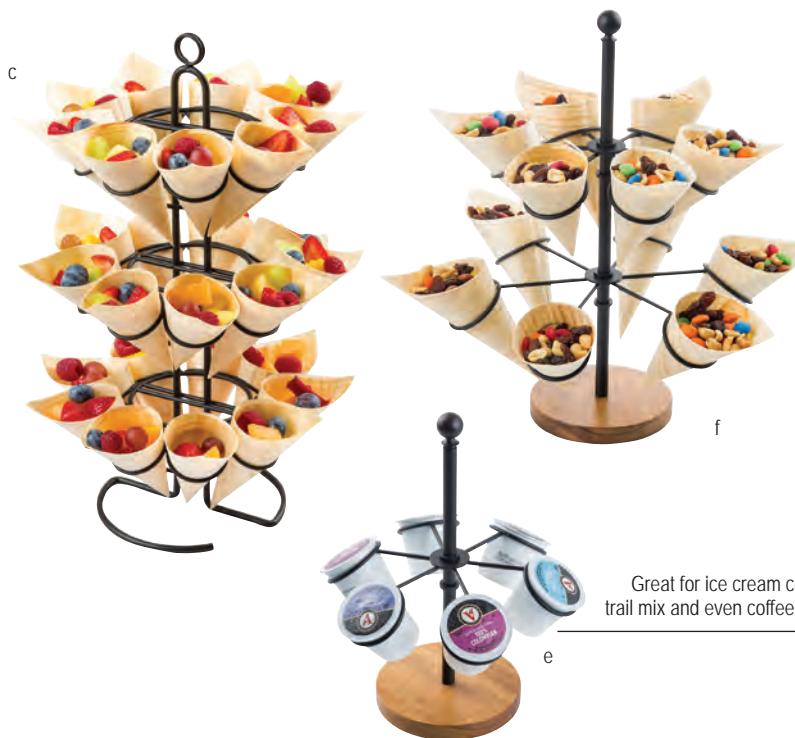

DISPOSABLE CONES & CUPS

- A refreshing way to present appetisers, desserts and samples
- Easy to serve and comfortable for guests to hold

Item #	Description	Capacity	Min Order/ Case Pack	List Price (€)
CONES, PINEWOOD			(50 PER BOX)	
BAMDCN5	Mini, 5 x 5.5 x 12.5cm	45ml	12 / 12	6.58 pk
BAMDCN6	Small, 6.5 x 7 x 15cm	90ml	12 / 12	7.01 pk
a. BAMDCN7	Large, 7.5 x 9 x 18cm	140ml	12 / 12	10.16 pk
CUPS, PINEWOOD			(50 PER BOX)	
b. BAMDCP1	Small, 6cm dia x 6cm	120ml	12 / 12	12.48 pk
BAMDCP2	Mini, 4.5cm dia x 4.5cm	60ml	12 / 12	11.26 pk

- Disposable
- Single-use
- Eco-friendly

45mm ring diameter on all cone holders

DISPOSABLE CONE HOLDERS

- Display your disposable cones in style with our selection of tiered cone holders
- 10030 & 10031 feature rotating tiers for easy prepping and serving
- All styles include handles for easy transportation to and from the serving line