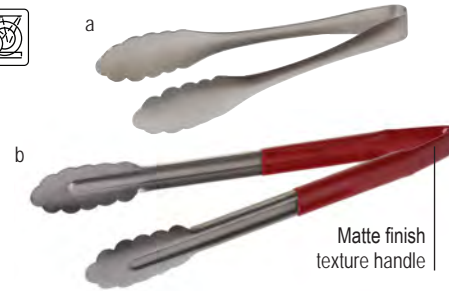

ANTIMICROBIAL TONGS

- Perfect for serving in the front or back of the house
- Cool-touch, antimicrobial Microban® handle for safe and sanitary use, promotes food safety and reduces the risk of contamination
- Dishwasher safe for temperatures up to 100°C