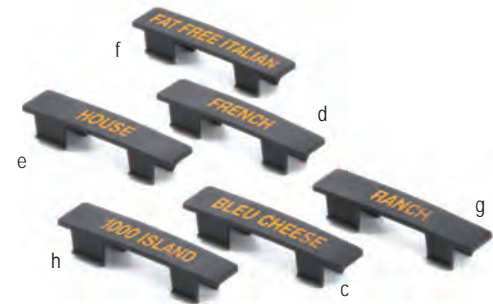

Item #	Description	Capacity	Min Order/ Case Pack	List Price (€)
NSF® OPTIONS DISPENSER-BPA-FREE BOTTLES, STAINLESS STEEL OR PLASTIC TRAY POLYPROPYLENE REPLACEMENT TAGS				
a. N48	Dispenser with lid	1.4 L	6 / 6	19.13 ea
N481	Dispenser Set, White Plastic Tray	(6) 1.4 L	1 / 1	173.64 set
b. N481BK	Dispenser Set, Black Plastic Tray	(6) 1.4 L	1 / 1	173.64 set
REPLACEMENT PARTS & ACCESSORIES				
c. CN481	Bleu Cheese Replacement Tag	—	1 / 100	2.52 ea
d. CN482	French Replacement Tag	—	1 / 100	2.52 ea
e. CN483	House Replacement Tag	—	1 / 100	3.12 ea
f. CN484	Fat Free Italian Replacement Tag	—	1 / 100	2.52 ea
g. CN486	Ranch Replacement Tag	—	1 / 100	2.52 ea
h. CN488	1000 Island Replacement Tag	—	1 / 100	2.52 ea
CN489	Vinaigrette Replacement Tag	—	1 / 100	2.52 ea
CN4810	Honey Mustard Replacement Tag	—	1 / 100	2.52 ea

Trays fit into standard size cold well