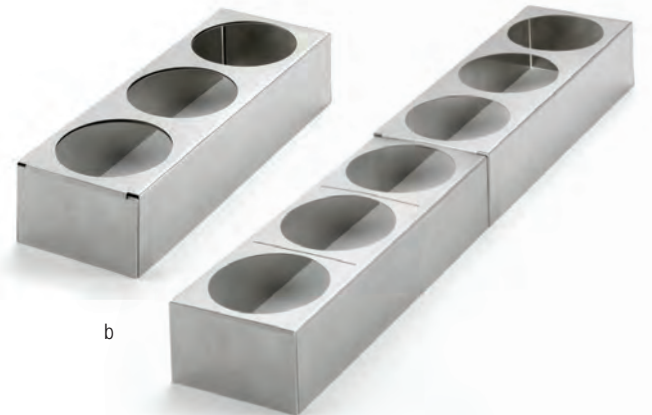

EXPANDABLE SQUEEZE BOTTLE CADDY

Item #	Description	Min Order/ Case Pack	List Price (€)
EXPANDABLE SQUEEZE BOTTLE HOLDERS—18/8 STAINLESS STEEL			
b. T3456	(53 x 9.5 x 5.5cm - 7.5cm dia hole) Holds up to 6 bottles	1 / 6	37.32 ea

Expands to hold from 3 to 6 squeeze bottles (accommodates 12 oz, 16 oz or 24 oz bottles)

SQUEEZE BOTTLE HOLDERS & TEMPLATE ORGANISERS

Item #	Description	Min Order/ Case Pack	List Price (€)
SQUEEZE BOTTLE TEMPLATE ORGANISERS—STAINLESS STEEL			
c. SQH6	Holds up to (6) 63mm diameter bottles, 33.5 x 18 x 11.5cm	1 / 6	37.75 ea
	SQH8 Holds up to (8) 63mm diameter bottles, 33.5 x 18 x 11.5cm	1 / 6	37.75 ea
d. T4	Holds up to (4) 53mm diameter bottles (18 x 16cm) fits 1/6 size food pan	1 / 12	12.50 ea
e. T6	Holds up to (6) (12, 16 or 24 oz) 63mm diameter bottles (32.5 x 18cm) fits 1/3 size food pan	1 / 12	16.48 ea
	T8 Holds up to (8) (12 or 16 oz) 53mm diameter bottles (32.5 x 18cm) fits 1/3 size food pan	1 / 12	16.51 ea