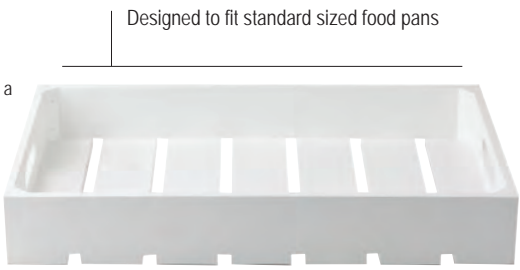

Frame set includes butcher block

Frame collapses for flat storage

BUTCHER BOARD CHOPPING BLOCKS

Item #	Description	Min Order/ Case Pack	List Price (€)
BIRCHWOOD BUTCHER BLOCKS			
c. CBW1218175	45.5 x 30.5 x 2.5cm	1 / 4	40.27 ea
CBW1520175	51 x 38 x 2.5cm	1 / 3	58.61 ea
CBW1830175	76 x 45.5 x 2.5cm	1 / 2	95.02 ea

CARVING BOARD WITH CHANNEL

Item #	Description	Min Order/ Case Pack	List Price (€)
BIRCHWOOD BUTCHER BLOCKS			
d. CBW20161L	51 x 40.5 x 2.5cm with feet	1 / 4	41.72 ea
e. CBW241615	61 x 40.5 x 2.5cm	1 / 3	55.79 ea

White Crates (above) Shown with Stainless Steel Reversible Risers, see page 34.

Designed to fit standard sized food pans

Handles for convenient transporting

GASTRONORM DISPLAY CRATES

High quality designs that bring a rustic, yet contemporary, feel to your serving presentation