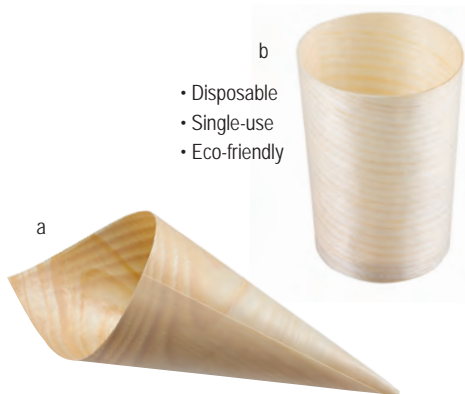

DISPOSABLE CONES & CUPS

- A refreshing way to present appetisers, desserts and samples
- Easy to serve and comfortable for guests to hold

Item #	Description	Capacity	Min Order/ Case Pack	List Price (€)
CONES, PINEWOOD			(50 PER BOX)	
BAMDCN5	Mini, 5 x 5.5 x 12.5cm	45ml	12 / 12	6.58 pk
BAMDCN6	Small, 6.5 x 7 x 15cm	90ml	12 / 12	7.01 pk
a. BAMDCN7	Large, 7.5 x 9 x 18cm	140ml	12 / 12	10.16 pk
CUPS, PINEWOOD			(50 PER BOX)	
b. BAMDCP1	Small, 6cm dia x 6cm	120ml	12 / 12	12.48 pk
BAMDCP2	Mini, 4.5cm dia x 4.5cm	60ml	12 / 12	11.26 pk

- Disposable
- Single-use
- Eco-friendly