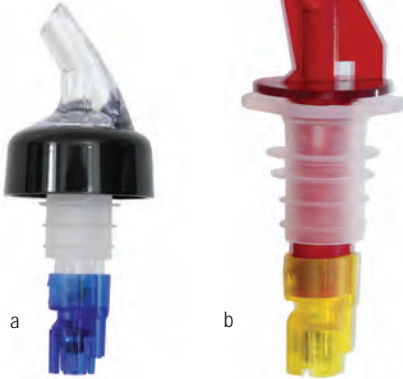

POURERS

PROPER POUR® POURERS

Accurately pour your craft mixes with reduced over pours, for more consistent drinks that don't rob profits.

- Multi-ball technology ensures accurate measured pours and prevents evaporation
- Proper Pour® III Measured Pourers feature a non-collared pour solution, ideal for cocktail ingredients

Item #	Description	Capacity	Min Order/ Case Pack	List Price (€)
MEASURED POURERST†				
a. 4244A	Black with Blue Dip Tube	26 ml	12 / 12	2.87 ea
PROPER POUR® III POURERS–NON-COLLARED				
146A	Red with Blue Dip Tube	25 ml	1 / 12	2.76 ea
b. 151A	Red with Yellow Dip Tube	44 ml	12 / 12	2.72 ea

††12 Pourers per Polybag