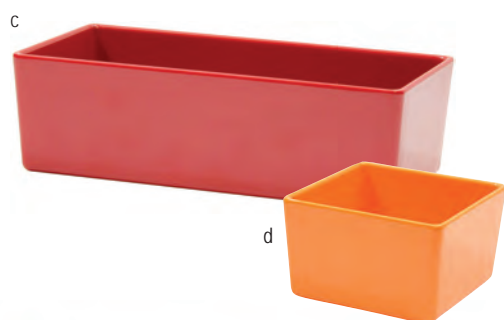

AVAILABLE IN 6 COLOURS

*Six colour options are available for the straight-sided bowls. When ordering, please make sure to include the correct colour code on the end of the item number to ensure proper product is delivered.

TO ORDER:
M4024 BK
ITEM NUMBER Colour

CONTEMPORARY MELAMINE COLLECTION™

- Straight-sided design for the best use of space
- Choose from a range of sizes and zesty colours, perfect for school settings
- Durable, break-resistant designs for extended use
- Not microwave or oven safe