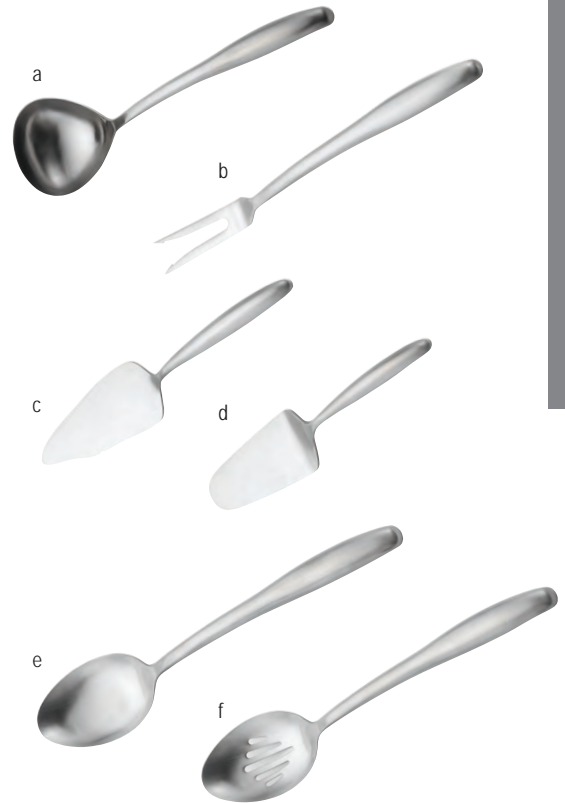

Dalton

COLLECTION™

BUFFET & CATERING
ACCESSORIES

DALTON COLLECTION™ SERVING UTENSILS

- Stylish and easy-to-use serving utensils for your buffet
- Curved handle prevents utensils from sliding into dishes
- Features brushed finish handles and mirror finish heads for a unique serving presentation

Item #	Description	Min Order/ Case Pack	List Price (€)
18/8 STAINLESS STEEL			
a.	5304 Soup Ladle, 120 ml. 33cm	1 / 12	26.01 ea
b.	5311 Two Tine Fork, 24cm	1 / 12	11.24 ea
c.	5331 Buffet Cake Server, 25.5cm	1 / 12	13.77 ea
d.	5332 Buffet Server, 26cm	1 / 12	13.77 ea
e.	5333 Solid Serving Spoon, 35cm	1 / 12	13.46 ea
f.	5334 Slotted Serving Spoon, 35cm	1 / 12	13.52 ea

DALTON II COLLECTION™ SERVING UTENSILS

Item #	Description	Min Order/ Case Pack	List Price (€)
18/8 STAINLESS STEEL, BRUSHED FINISH			
g.	3606 Tong, 15cm	1 / 12	5.74 ea
h.	3609 Tong, 24cm	1 / 12	10.13 ea
	3612 Tong, 30cm	1 / 12	11.88 ea

TONGS & PASTA GRABBERS

Item #	Description	Min Order/ Case Pack	List Price (€)
TONGS - STAINLESS STEEL			
i.	4403 19cm Tongs	1 / 12	4.34 ea
j.	4405 16.5cm Tongs	1 / 12	2.39 ea
GRABBERS - STAINLESS STEEL			
k.	2068 29cm Pasta Grabber, Oval Bowl	1 / 12	7.45 ea