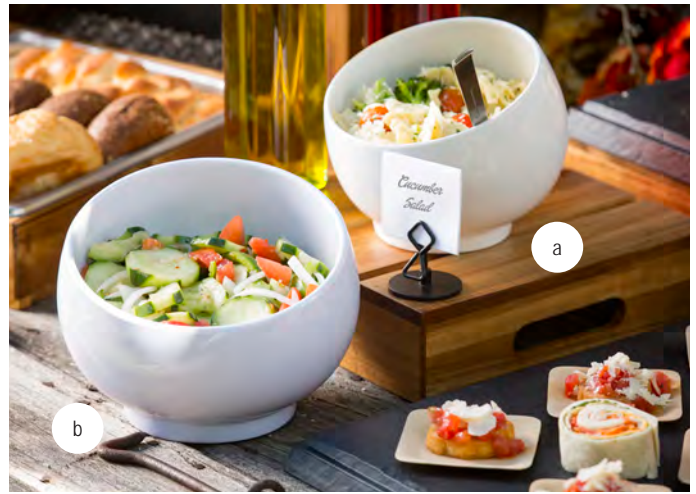

READY TO *Serve*
AND *Present*

FROSTONE COLLECTION™ BOWLS

Mix and match a variety of shapes and sizes to create the perfect display. Safe for low temperature display, but not microwave or oven safe.

FROSTONE SLATE COLLECTION™ TRAYS