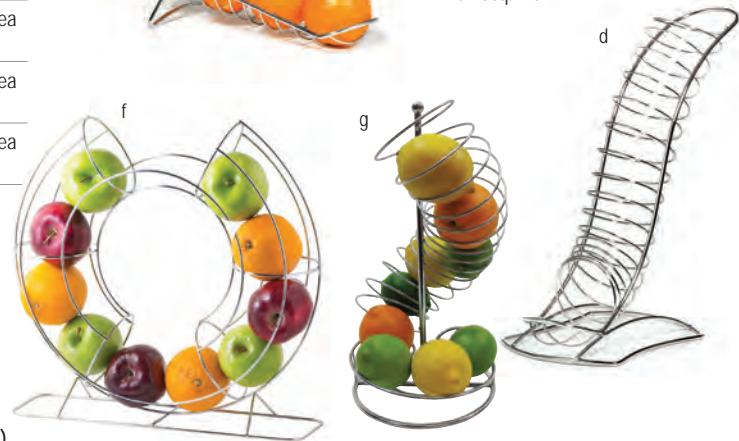

Maximum display
Minimal footprint