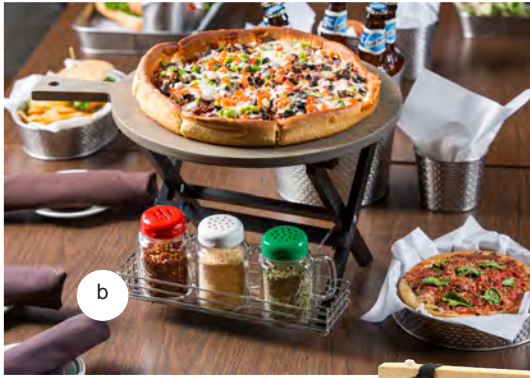

Mini Tray Stands help elevate food off tabletop to maximise serving opportunities. Wire rack (#RTT21R) fits onto riser to keep shakers organised for tabletop pizza service!

Mighty MINI-TRAYS

MINI TABLE TRAY STANDS