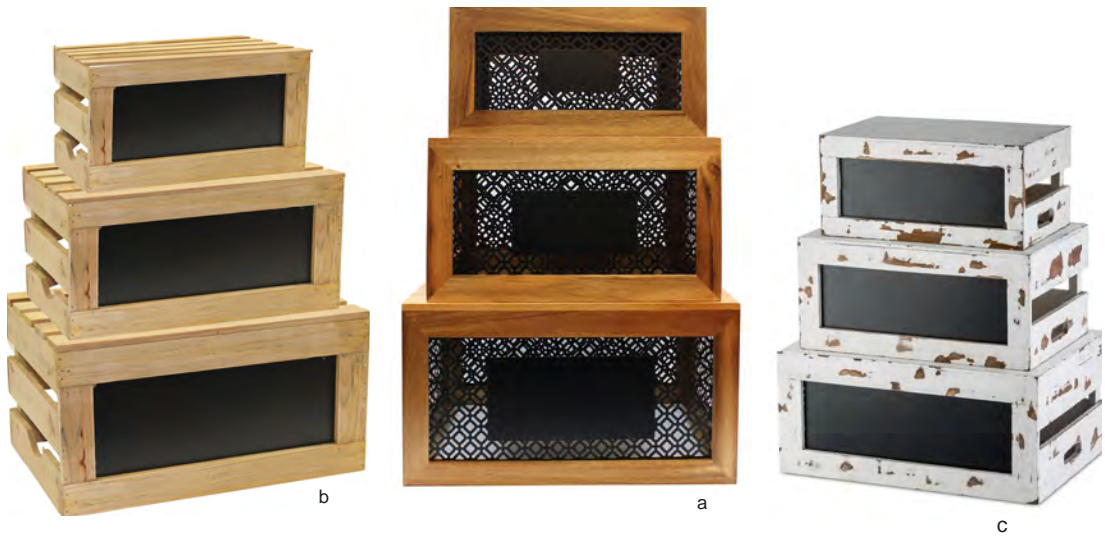

Rise TO ANY OCCASION

Our crate risers bring height and attraction to your displays. Each crate style features one chalkboard panel for custom labeling and decorating. Crates nest together for storage when not in use.

CRATE RISERS