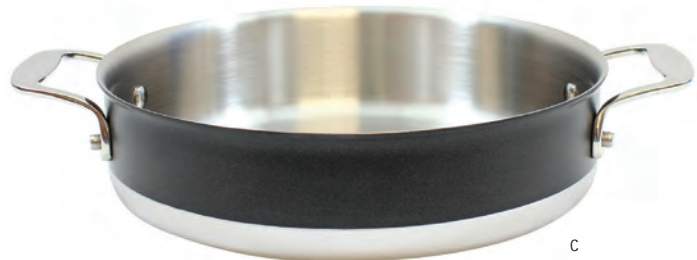

durable coated surface available in red or black

Item #	Description	Capacity	Min Order/ Case Pack	List Price (€)
TRI-PLY COOKWARE- STAINLESS STEEL, ALUMINIUM, COATED				
a. CW2030_	Roast Pan, 33.5 x 24.5 x 11cm	4 L	1 / 6	129.22 ea
CW2032_	Roast Pan, 41 x 29.5 x 11cm (Not Induction Ready)	6.8 L	1 / 4	170.76 ea
b. CW7002_	Sauce Pan w/ 2 Handles, 25 x 17 x 10cm	2.3 L	1 / 8	101.52 ea
CW7004_	Sauce Pan w/ 2 Handles, 27.5 x 19.5 x 11.5cm	3.4 L	1 / 8	103.85 ea
c. CW7010_	Braiser w/ 2 Handles, 33.5 x 25.5 x 6.5cm	3.4 L	1 / 6	85.39 ea

*Dimensions include handle length

Change up the look of your buffet with our assortment of tri-ply cookware. Available in a variety of styles and capacities, in Red (R) or Black (BK) colour coating.

b

c

COLOURED TRI-PLY COLOURS