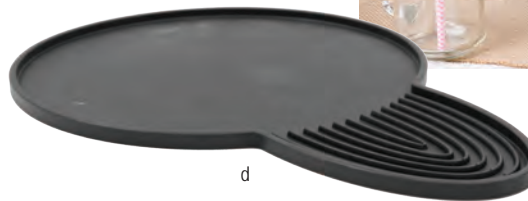

SYRUP PUMP

• 7 ml (¼ oz) measured shot, 28mm cap

Item #	Description	Min Order/ Case Pack	List Price (€)
SYRUP PUMP			
a. 66128	7 ml Economy Pump, 28mm Top, 28 cm Dip Tube (Fits Standard Coffee Syrups)	1 / 12	3.62 ea

*Bottles not included.

DRIP TRAYS

• Catches condensation, keeping surfaces free from water rings
• Anti-slip rubber keeps tray from sliding while in use

Item #	Description	Min Order/ Case Pack	List Price (€)
DRIP TRAYS			
b. 4CSBK	Crescent Tray, 11 x 10 x 1cm	1 / 24	1.75 ea
c. 4SBK	Square Tray, 10 x 10 x 2.5cm	1 / 12	6.86 ea
6SBK	Square Tray, 15 x 15 x 2.5cm	1 / 12	7.49 ea
d. 10CSBK	Dispenser Base Tray for 75, 85 & N175, 26cm dia x 38cm	1 / 12	8.44 ea
e. 6BK	Round Tray, 17.5cm dia x 2.5cm	1 / 12	7.85 ea

d

STIR STICK & STRAW DISPENSERS

• Acrylic, Stainless Steel, and fluted glass options

Item #	Description	Min Order/ Case Pack	List Price (€)
STIR STICK & STRAW DISPENSERS			
f. 237	Two-Sided Straw Dispenser, Stainless Steel (Holds up to 500 individually wrapped straws - not included), 24.5 x 18 x 18.5cm	1 / 8	53.09 ea
g. *H714CH	Glass Straw Dispenser, Chrome Plated Insert (72 ct. straws included), 11cm dia x 28.5cm	6 / 6	14.62 ea