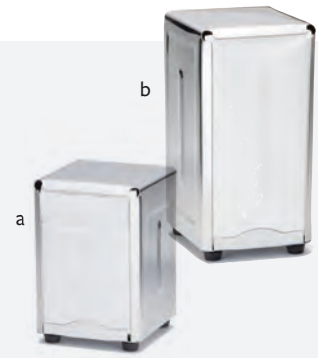

Sizing information

Holder	Fits Napkins
219	Low Fold
221	Tall Fold
222	Full Fold, Side Fold
H9H772BK	Full Fold, Side Fold

Tall Fold
92mm wide
175mm tall
(H221B)

Low Fold
92mm wide
127mm tall

Full Fold
167mm wide
114-133mm tall