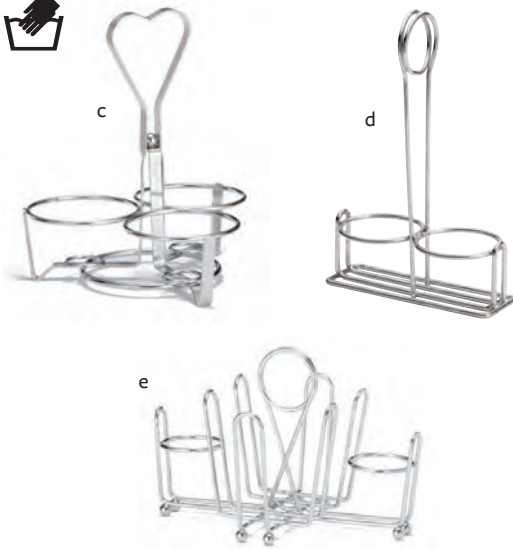

Item #	Description	Min Order/ Case Pack	List Price (€)
DINER RACK-HEAVYWEIGHT CHROME PLATED METAL			
a.	5457112R Rack Holds Sugar Packets, (2) S&P Shakers up to 3.5 cm dia, (1) 355 ml Pourer, (1) 355 ml Squeeze Bottles, (1) Full or Half Size Napkin Holder, Menu Slot, 32.5 x 21 x 25cm	2 / 2	23.59 ea
CONDIMENT RACKS/HOLDERS-CHROME PLATED OR BLACK POWDER COATED METAL			
b.	406-2R Chrome Plated Metal Rack, 18.5 x 10 x 21.5cm	1 / 6	13.85 ea
c.	1370R Chrome Plated Metal Rack, 18.5 x 18.5 x 21cm	1 / 6	13.76 ea
d.	SPRR Chrome Plated Metal Rack, Round, Holds (2) S&P, 13.5 x 6.5 x 19.5cm	1 / 6	5.39 ea
e.	591C Chrome Plated Metal Combination Rack, Holds (2) S&P and Sugar Packets, 20.5 x 14 x 14.5cm	12 / 12	5.27 ea
VERSA RACK™ -BLACK POWDER COATED METAL			
f.	BKDIA595 16.5cm dia x 25.5cm, Black	2 / 2	11.74 ea
	BKDIA633 17cm dia x 25.5cm, Black	2 / 2	12.31 ea
	BKDIA679 18.5cm dia x 25.5cm, Black	2 / 2	12.58 ea
	BKDIA728 20.5cm dia x 25.5cm, Black	2 / 2	13.03 ea
VERSA RACK™ -HEAVY GAUGE 18/8 STAINLESS STEEL			
g.	DIA595 16.5cm dia x 25.5cm	2 / 2	23.91 ea
	DIA633 17cm dia x 25.5cm	2 / 2	25.65 ea
	DIA728 18.5cm dia x 25.5cm	2 / 2	29.21 ea
	DIA780 20.5cm dia x 25.5cm	2 / 2	30.72 ea
PAPER TOWEL HOLDER & CONDIMENT CADDY- BLACK POWDER COATED METAL			
h.	10263 ▶ Holder, 25.5 x 15 x 31cm	1 / 6	18.48 ea