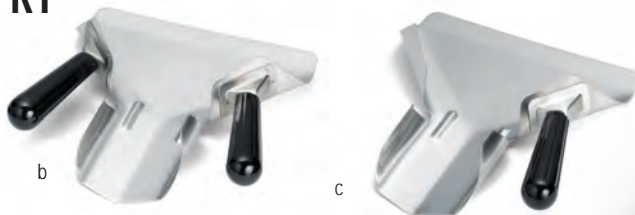

† Hand wash only

FRYER BASKETS

- Colour-coded handles for easy identification
- Comfort grip vinyl handle keeps cool when in use
- Choose from a variety of sizes

FRENCH FRY SCOOPS

PREP TRAYS/RAILS

BURRITO/TACO FRY BASKETS