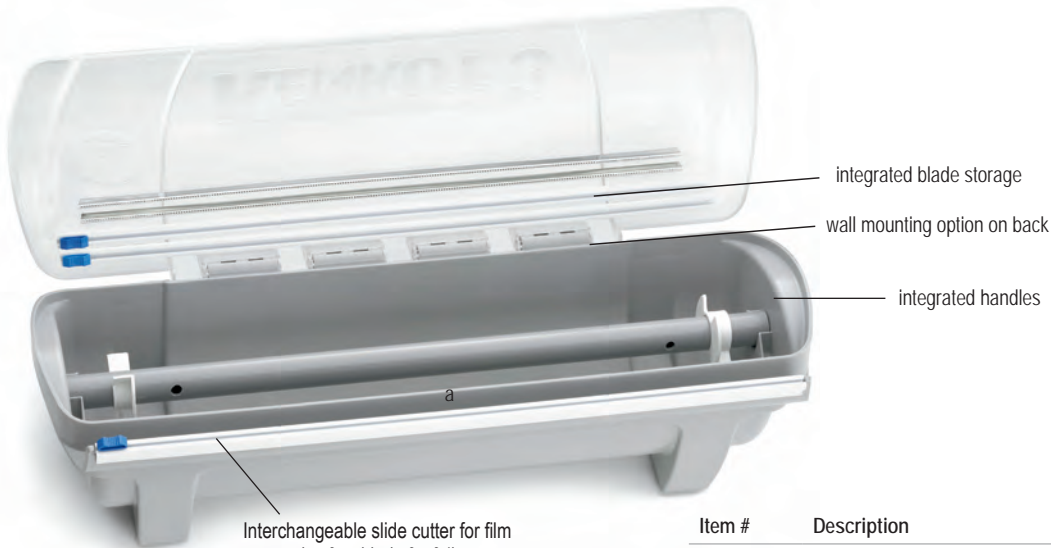

KITCHEN TOOLS
CUTTING BOARDS & ACCESSORIES

HACCP chart & stickers included in kits

KENKUT® 3 FILM OR FOIL DISPENSER

- Easy way to dispense film and foil – holds 30.5 to 40.5cm roll width, up to 15cm diameter (915m roll)
- Features a slide cutter and safety blade storage
- Hygienic design, complies to HACCP and food code standards
- Stay-open lid for easy loading, reinforced durable hinge system, wall-mounting option and non-slip feet