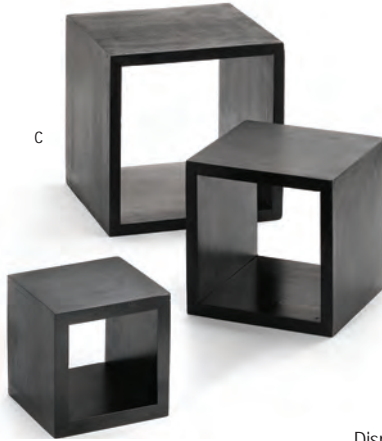

BARCLAY RISERS™

- Set of three risers nest together for easy storage

Display on or in risers.
Mix or match sets

Item #	Description	Min Order/ Case Pack	List Price (€)
SQUARE - WOOD, BRUSHED STAINLESS STEEL OR BAMBOO			
c.	WBK3 3-Pc Set, Black, Wood Set Includes: 12.5, 17.5 & 23cm	1 / 2	81.79 set
d.	RS3 3-Pc Set, Brushed S/S Set Includes: 12.5, 17.5 & 23cm	1 / 2	126.79 set
e.	WBAM3 3-Pc. Set, Bamboo Set Includes: 12.5, 17.5 & 23cm	1 / 2	82.42 set