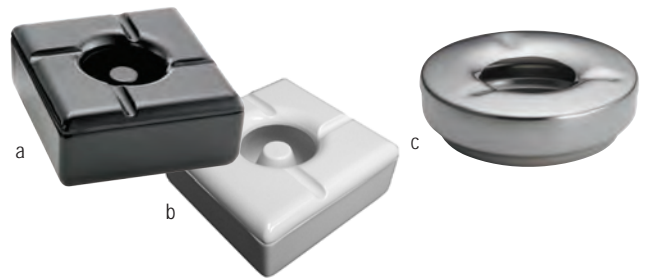

2-PIECE WINDPROOF

CLASSIC STACKING DEEPWELL

ECONOMY STACKING DEEPWELL