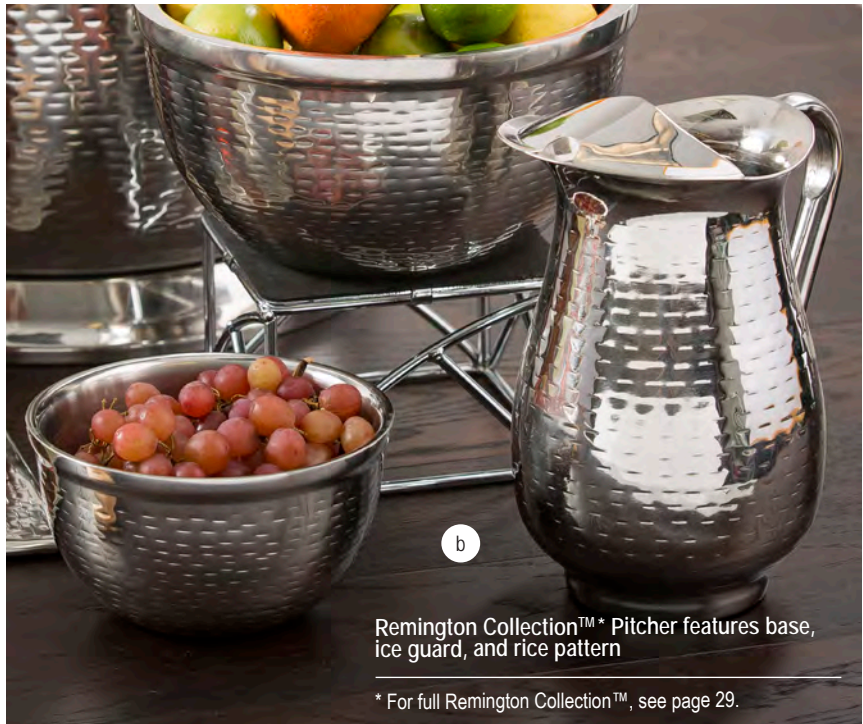

SERVERS, PITCHERS AND CARAFES

Perfect for indoor and outdoor events

a

Highly polished
Stainless Steel

b

Remington Collection™* Pitcher features base, ice guard, and rice pattern

* For full Remington Collection™, see page 29.

BEVERAGE & COUNTER
COLD BEVERAGE PITCHERS & SERVERS

PREMIUM SERVERS

Item #	Description	Capacity	Min Order/ Case Pack	List Price (€)
PREMIUM WATER SERVERS-18/8 STAINLESS STEEL, MIRROR FINISH				
a. 300	Pitcher, Ice Guard	2 L	1 / 12	38.76 ea
b. RP68	Remington Collection™* Pitcher with Base, Ice Guard, Rice Pattern	2 L	1 / 12	39.22 ea

* For full Remington Collection™, see page 29

Lid features free flow and ice guard

c / d

e

BEVERAGE PITCHERS

Item #	Description	Capacity	Min Order/ Case Pack	List Price (€)
BEVERAGE PITCHERS-SANS PLASTIC, CLEAR				
c. 332	Clear Pitcher	950 ml	1 / 12	4.08 ea
d. 364	Clear Pitcher	1.8 L	1 / 12	5.68 ea
e. PP321	Pitcher with Lid	2 L	1 / 12	12.89 ea

INFUSION PITCHERS

- Infuser for fresh herbs and fruits to add a refreshing twist to water
- Disassembles for easy cleaning

Item #	Description	Capacity	Min Order/ Case Pack	List Price (€)
INFUSION PITCHERS-SAN & POLYCARBONATE				
f. PP322FIN	Infusion Pitcher with Lid, SAN Plastic	2 L	1 / 6	15.84 ea
g. *328FIN	Infusion Pitcher, Polycarbonate	2.8 L	1 / 4	34.68 ea

f

g