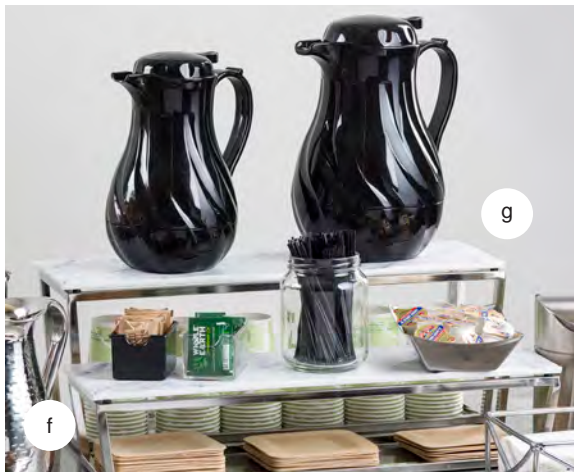

REVERSIBLE FRAME RISERS

- Trapezoidal shape to fit a range of existing items*
- Frames feature non-slip pads on all sides to keep your bowl or tray securely on top and keep base securely on surface

Can be used with our melamine trays MG2 Frostone Black Slate (below), see page 24. Or our display crates (left) CRATE12, see page 32.