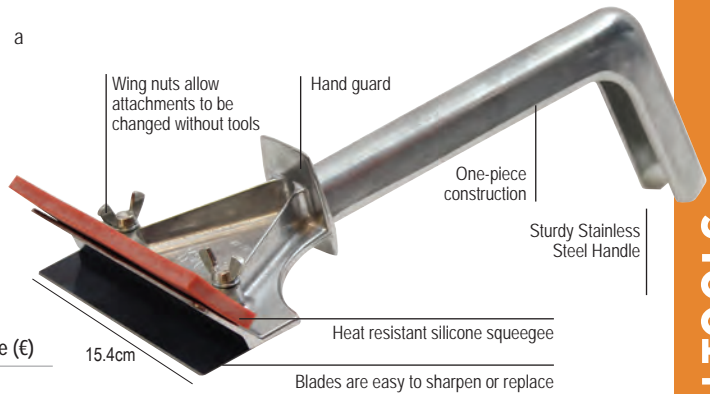

HEAVY-DUTY GRILL SCRAPER

- Cut cleanup time in half with our high-quality grill scraper
- Designed for use on flat top grills; scrape off and remove burnt residue, then wipe the grill clean with the attached squeegee
- High heat up to 230°C

Item #	Description	Min Order/Case Pack	List Price (€)
HEAVY DUTY GRILL SCRAPER-ALUMINIUM WITH BLUE STEEL BLADE & SILICONE SQUEEGEE†			
a. GS181	Grill Scraper with Squeegee, 35.7cm	1 / 8	94.22 ea
GS181WS	Heavy Duty Grill Scraper, 35.7cm	1 / 12	84.42 ea
REPLACEMENT PARTS			
GS181RB	Replacement Blade, For GS181	1 / 25	4.82 ea
GS181RB-6	Replacement Blade, For GS181, Pack of 6	6 / 6	27.65 pk
GS181RP	Replacement Parts, For GS181, Includes (1) U-Bolt, (2) Wing Nuts, (2) Bolts	1 / 50	8.76 pk
GS181SQ	Replacement Squeegee, For GS181	1 / 12	14.63 ea
MEAT TENDERISERS-CAST ALUMINIUM			
b. 3005	Double-Sided, Flatten or Tenderize	1 / 36	8.69 ea
c. 3016	Wood Handle, 4-Sided Flatten or Tenderize	1 / 12	14.17 ea
STEAK WEIGHTS- CAST ALUMINIUM OR CAST IRON, WOOD HANDLES†			
d. 3004	Cast Aluminium, 20.9 x 10.7 x 4.4cm	1 / 12	11.19 ea
e. 3033	Cast Iron, 21.5 x 10.7 x 6.9cm	1 / 12	10.46 ea
GRIDDLE STONE			
f. 3319	Griddle Stone Cleaning Block (Case of 12)	1 / 1	45.23 cs
g. 177	Griddle Stone Cleaning Block Holder	1 / 6	13.42 ea

GRIDDLE STONES

- Our Griddle Stone Cleaning Blocks grind down during use to make it easy to scour away encrusted dirt and grease, and get into small grooves
- Unlike traditional pumice our Griddle Stone self cleans as it wears down, limiting fatty deposits on the block after each use
- Chemical free, non-toxic and odourless, making it the perfect choice for cleaning your grill
- For best result, scrape surface clean with our Heavy-Duty Grill Scraper (see above) to remove excess residue before use