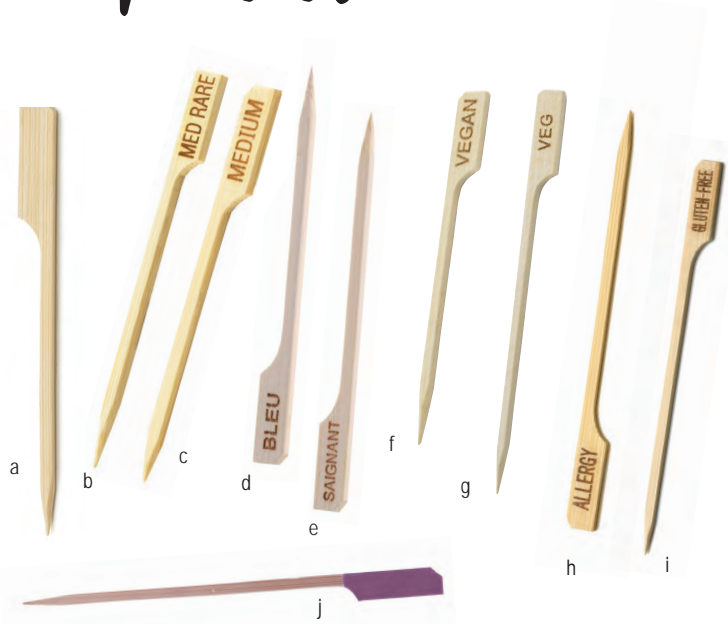

PICK A Paddle

BAMBOO PADDLE PICKS

Item #	Description	Min Order/ Case Pack	List Price (€)
PADDLE PICK		(100 PER POLYBAG)	
a.	BAMP35 9cm Paddle	12 / 12	1.80 pk
	BAMP45 11.5cm Paddle	12 / 12	2.05 pk
	BAMP7 18cm Paddle	12 / 12	2.39 pk
PADDLE PICKS, TEMPERATURE		(100 PER POLYBAG)	
	RARE 9cm "Rare" Paddle Pick	12 / 12	3.67 pk
b.	MEDRARE 9cm "Medium Rare" Paddle Pick	12 / 12	3.67 pk
c.	MEDIUM 9cm "Medium" Paddle Pick	12 / 12	3.67 pk
	MEDWELL 9cm "Medium Well" Paddle Pick	12 / 12	3.67 pk
	WELLDONE 9cm "Well Done" Paddle Pick	12 / 12	3.67 pk
d.	BLEU 9cm "Bleu" Paddle Pick	12 / 12	3.67 pk
e.	SAIGNANT 9cm "Saignant" Paddle Pick	12 / 12	3.67 pk
	A POINT 9cm "A Point" Paddle Pick	12 / 12	3.67 pk
	BIEN CUIT 9cm "Bien Cuit" Paddle Pick	12 / 12	3.67 pk
PADDLE PICKS, VEGAN & VEGETARIAN		(100 PER POLYBAG)	
f.	BAMP35VG 9cm Vegan Paddle Pick	12 / 12	3.67 pk
	BAMP45VG 11.5cm Vegan Paddle Pick	12 / 12	3.92 pk
g.	BAMP45V 11.5cm Veg Paddle Pick	12 / 12	3.92 pk
PADDLE PICKS, ALLERGY & GLUTEN FREE		(100 PER POLYBAG)	
h.	BAMP45A 11.5cm Allergy Paddle	12 / 12	3.92 pk
i.	BAMP35G 9cm Gluten-Free Paddle	12 / 12	3.67 pk
	BAMP5G 13cm Gluten-Free Paddle	12 / 12	3.97 pk
PURPLE PADDLE PICKS		(100 PER POLYBAG)	
j.	BAMP45PR 11.5cm Purple Paddle	12 / 12	3.44 pk