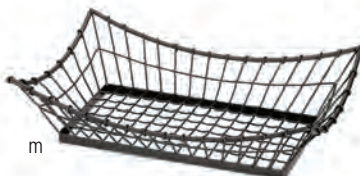

GRAND MASTER TRANSFORMER® COLLECTION

Versatile wire baskets can be filled as-is, with a cloth insert, melamine bowl and more. All baskets feature adjustable legs for versatile display height and angle options.

Hanging handles allow baskets to slide over shelves for more versatility and compact storage opportunities

TRANSFORMATION OPTIONS

Single or Stacked

Angled up 1 level

Angle horizontally or vertically

Item #	Description	Min Order/ Case Pack	List Price (€)
BLACK POWDER COATED METAL			
a.	240000 Stackable Hanging Basket, 39.5 x 24 x 22cm	1 / 6	13.57 ea
b.	240001 Stackable Hanging Basket, 42 x 31 x 23.5cm	1 / 6	19.96 ea
c.	GMT13105 Rectangular, 1:2 Size, 125 mm Deep	1 / 6	38.18 ea
d.	GMT21125 Rectangular, 1:1 Size, 125 mm Deep	1 / 6	50.47 ea
e.	GMT2113 Rectangular, 53.5 x 33 x 14cm	1 / 4	47.74 ea
f.	MGMT2113 Rectangular, White Melamine Insert (Fits GMT2113)	1 / 6	23.53 ea
g.	GMT2412 Oblong, 61 x 30.5 x 15cm	1 / 4	47.74 ea
h.	MGMT2412 Oblong, White Melamine Insert (Fits GMT2412)	1 / 6	18.51 ea