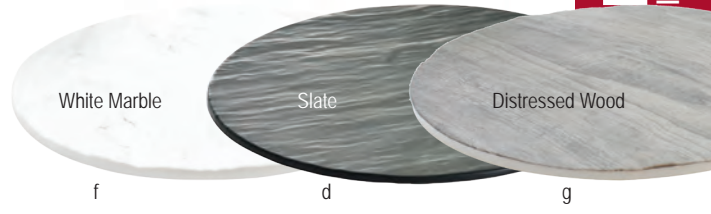

Item	Description	Min Order/ Case Pack	List Price (€)
ROUND DISPLAY PADDLES-MELAMINE			
a.	MP13BM Black Marble, 33 dia x 1.5cm, with 13.5cm Handle	1 / 4	18.60 ea
	MP13TM Tuscan Marble, 33 dia x 1.5cm, with 13.5cm Handle	1 / 4	21.43 ea
b.	MP13GT Garland Granite, 33 dia x 1.5cm, with 13.5cm Handle	1 / 4	21.43 ea
c.	MP13ACA Acacia, 33cm dia x 1.5cm, with 13cm Handle	1 / 4	27.57 ea
ROUND DISPLAY TRAYS-MELAMINE			
d.	MG13 Black Slate, 33cm dia	1 / 4	15.05 ea
e.	MGC13 Black Slate with Channel, 33cm dia	1 / 4	25.08 ea
	MG16 Black Slate, 40.5cm dia	1 / 4	19.68 ea
f.	MG13WM White Marble, 33cm dia	1 / 4	21.43 ea
	MG16WM White Marble, 40.5cm dia	1 / 4	31.24 ea
g.	MG13DW Distressed Wood, 33cm dia	1 / 4	21.43 ea
	MG16DW Distressed Wood, 40.5cm dia	1 / 4	32.17 ea
RECTANGULAR DISPLAY PADDLES-MELAMINE			
	MP20BM Black Marble, 39 x 19 x 1.5cm with 11cm Handle	1 / 4	17.42 ea
	MP20TM Tuscan Marble, 39 x 19 x 1.5cm with 11cm Handle	1 / 4	20.66 ea
h.	MP20GT Garland Granite, 39 x 19 x 1.5cm with 11cm Handle	1 / 4	20.66 ea
i.	MP20ACA Acacia, 37 x 19 x 1.5cm, with 13cm Handle	1 / 4	25.90 ea
	MSP3618 Black Slate, 25 x 18 x 1cm, with 12cm Handle	1 / 5	14.63 ea
	MSP4520 Black Slate, 34 x 22 x 1cm, with 12cm Handle	1 / 5	19.87 ea
j.	MSP5120 Black Slate, 40 x 20 x 1cm, with 13cm Handle	1 / 5	22.10 ea
k.	MMP3618 Black Marble, 25 x 18 x 1cm, with 12cm Handle	1 / 5	14.77 ea
	MMP4520 Black Marble, 34 x 22 x 1cm, with 12cm Handle	1 / 5	19.68 ea
	MMP5120 Black Marble, 40 x 20 x 1cm, with 13cm Handle	1 / 5	21.25 ea
RECTANGULAR DISPLAY TRAYS-MELAMINE			
	MG1 Black Slate, 1:1 Gastronorm, 53 x 32.5 x 1cm	1 / 36	44.05 ea
	MG2 Black Slate, 1:2 Gastronorm, 32.5 x 26.5 x 1cm	1 / 36	22.80 ea
l.	MG3 Black Slate, 1:3 Gastronorm, 32.5 x 17.5 x 1cm	1 / 6	15.05 ea
	MGL2 Black Slate, 2:4 Gastronorm, 53 x 16 x 1cm	1 / 36	22.80 ea
	MG1WM White Marble, 1:1 Gastronorm, 53 x 32.5 x 1cm	1 / 36	35.19 ea
	MG2WM White Marble, 1:2 Gastronorm, 32.5 x 26.5 x 1cm	1 / 36	21.73 ea
	MG3WM White Marble, 1:3 Gastronorm, 32.5 x 17.5 x 1cm	1 / 6	14.99 ea
	MGL2WM White Marble, 2:4 Gastronorm, 53 x 16 x 1cm	1 / 36	21.52 ea
m.	MG1DW Distressed Wood, 1:1 Gastronorm, 53 x 32.5 x 1cm	1 / 36	38.52 ea
	MG2DW Distressed Wood, 1:2 Gastronorm, 32.5 x 26.5 x 1cm	1 / 36	22.81 ea
	MG3DW Distressed Wood, 1:3 Gastronorm, 32.5 x 17.5 x 1cm	1 / 6	15.74 ea
	MGL2DW Distressed Wood, 2:4 Gastronorm, 53 x 16 x 1cm	1 / 36	21.52 ea

Includes channel for use with domes on page 39